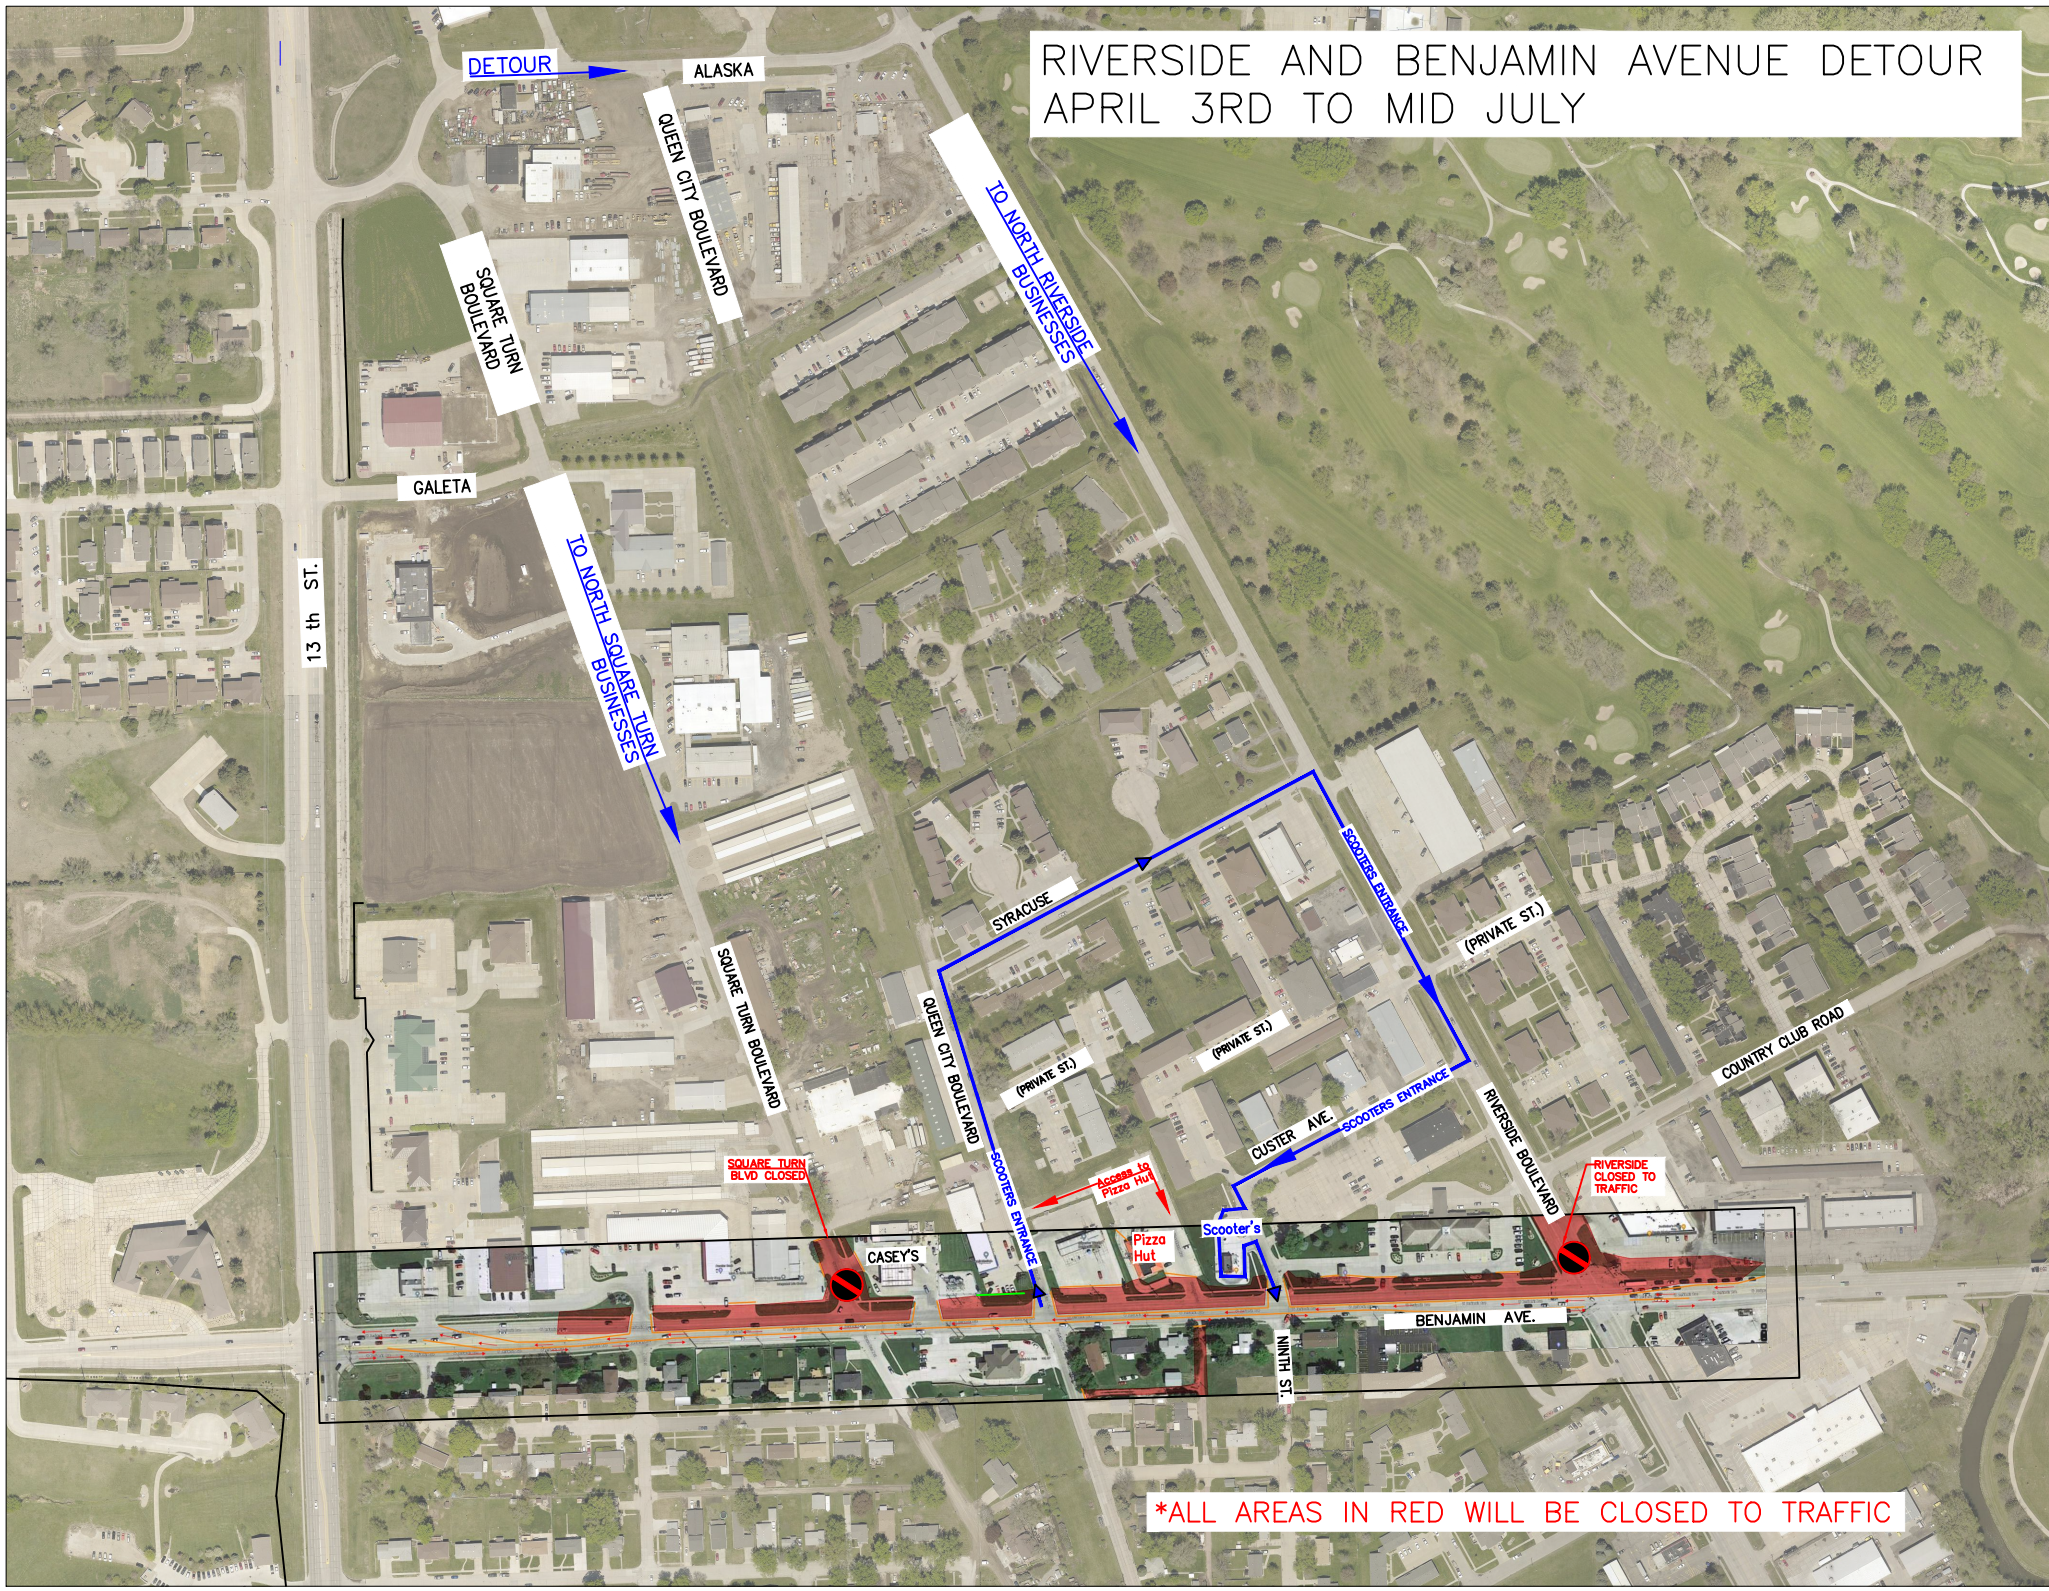

RIVERSIDE AND BENJAMIN AVENUE DETOUR APRIL 3RD TO MID JULY

***ALL AREAS IN RED WILL BE CLOSED TO TRAFFIC**