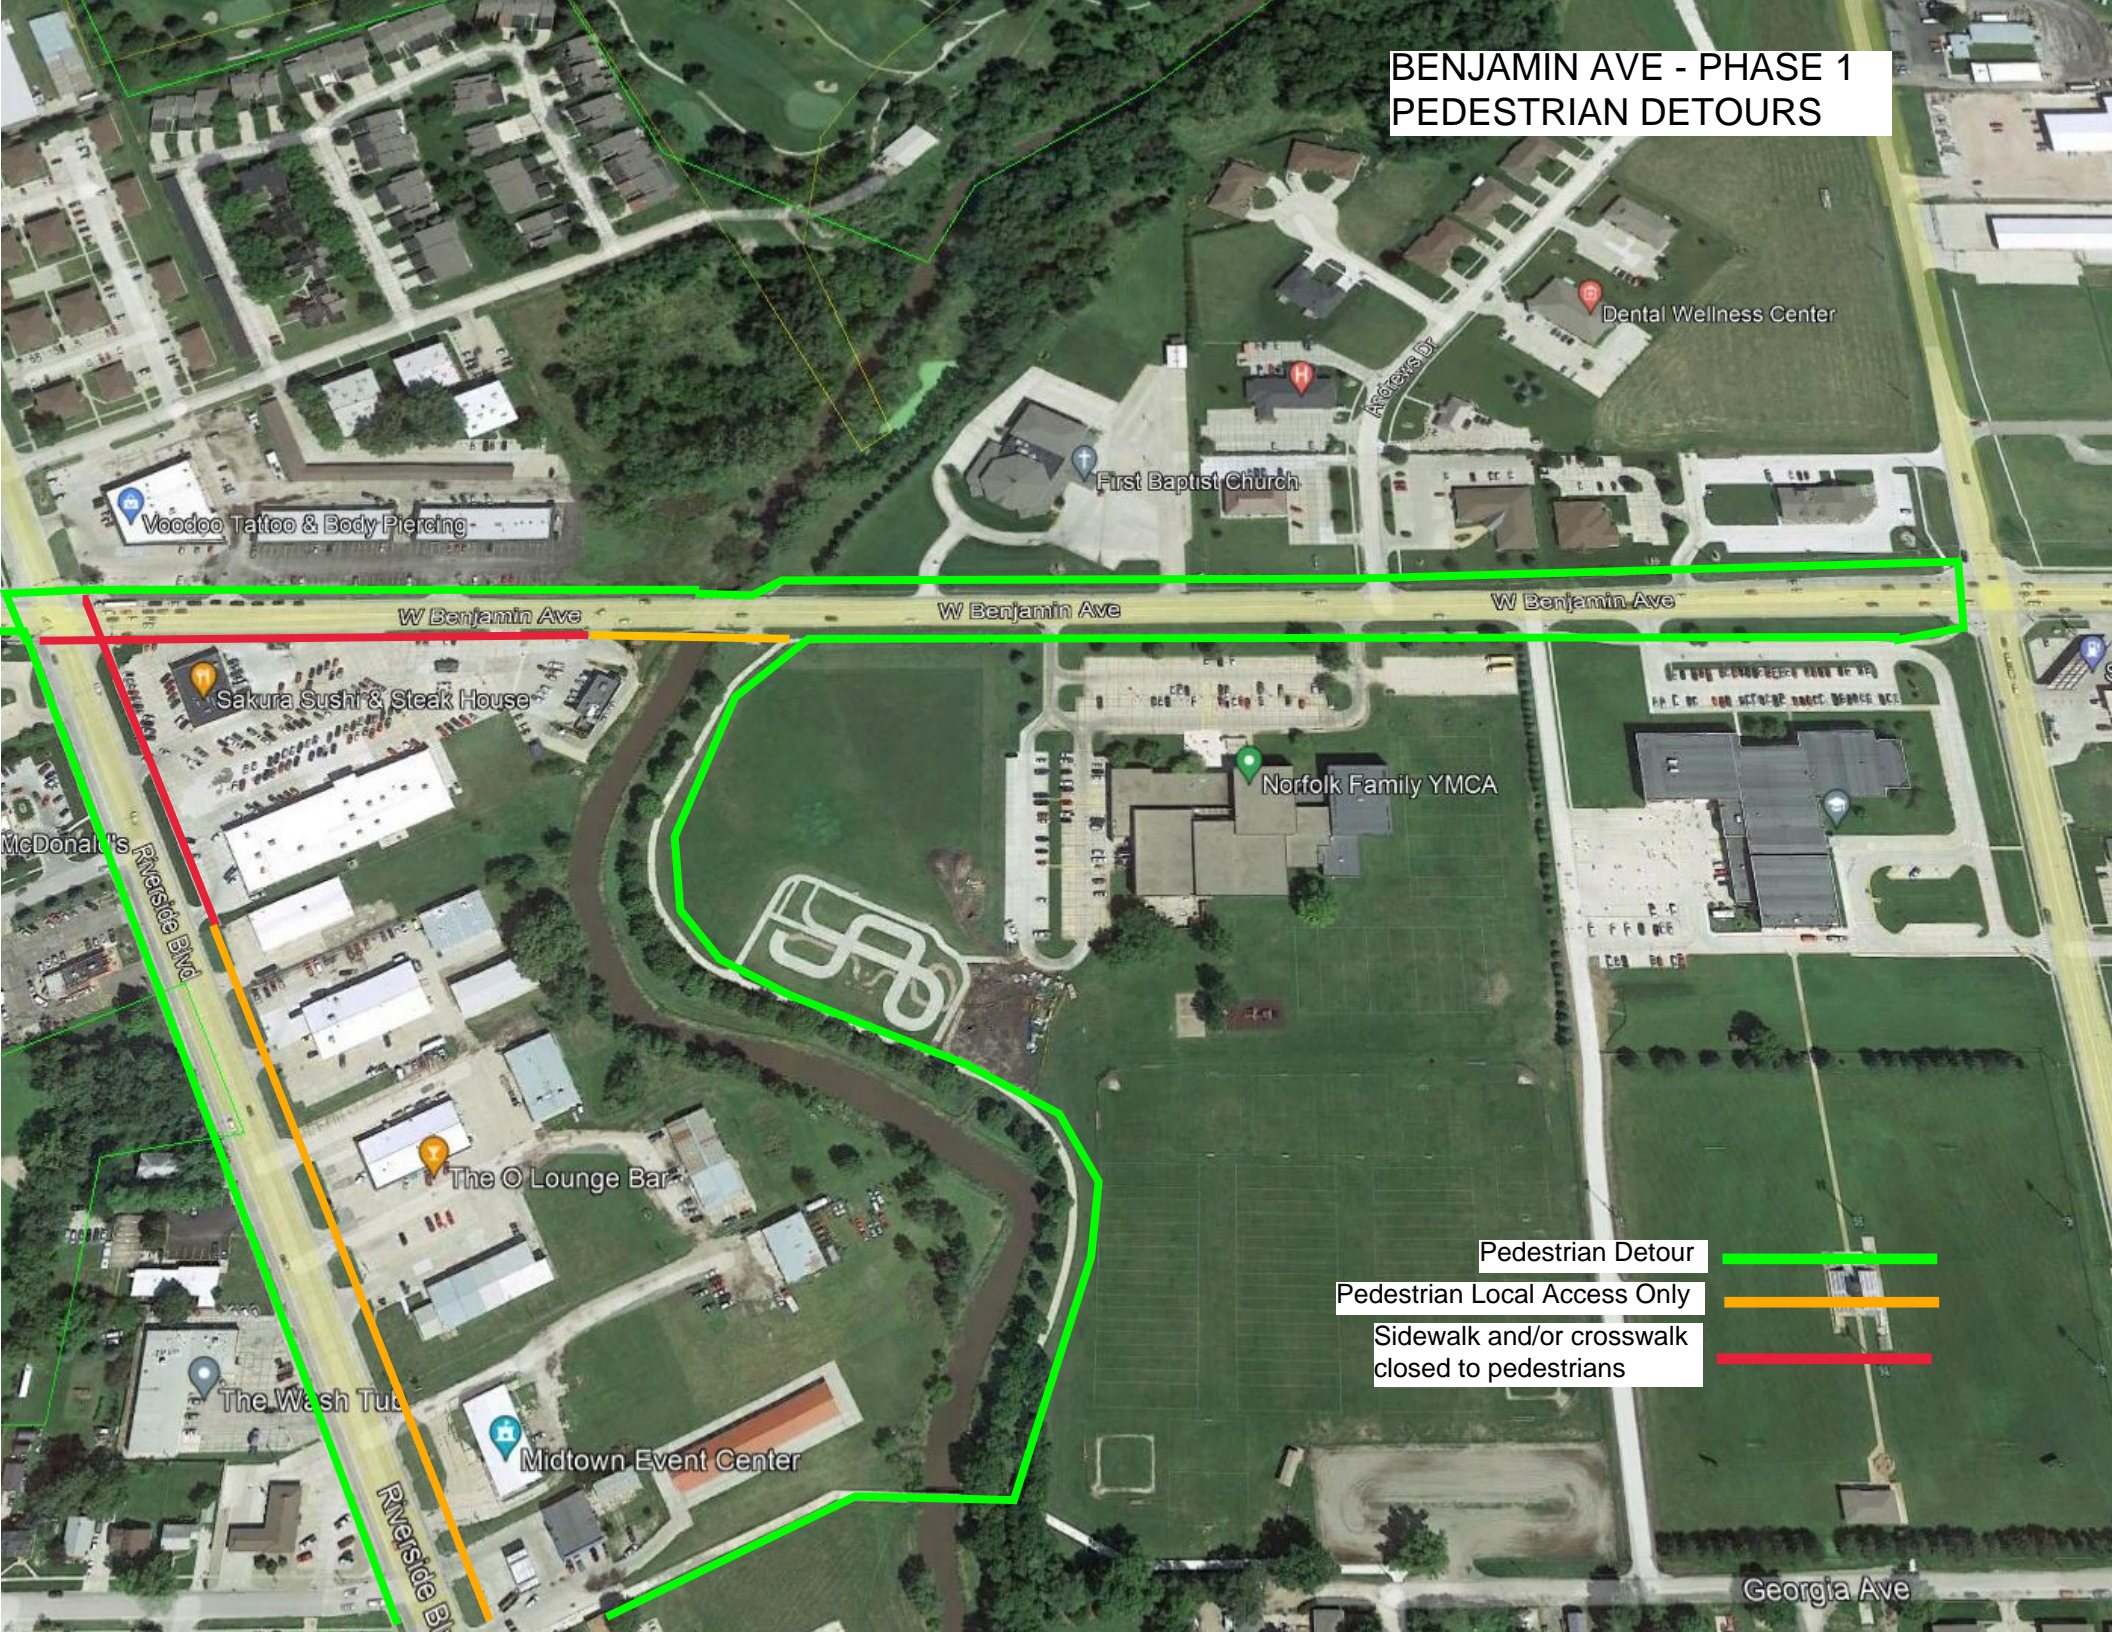

BENJAMIN AVE - PHASE 1 PEDESTRIAN DETOURS

Pedestrian Detour

Pedestrian Local Access Only

Sidewalk and/or crosswalk
closed to pedestrians

Voodoo Tattoo & Body Piercing

Dental Wellness Center

First Baptist Church

Sakura Sushi & Steak House

Norfolk Family YMCA

The O Lounge Bar

The Wash Tub

Midtown Event Center

Georgia Ave

W Benjamin Ave

W Benjamin Ave

W Benjamin Ave

Riverstone Blvd

Riverstone Blvd

Atotexs Dr