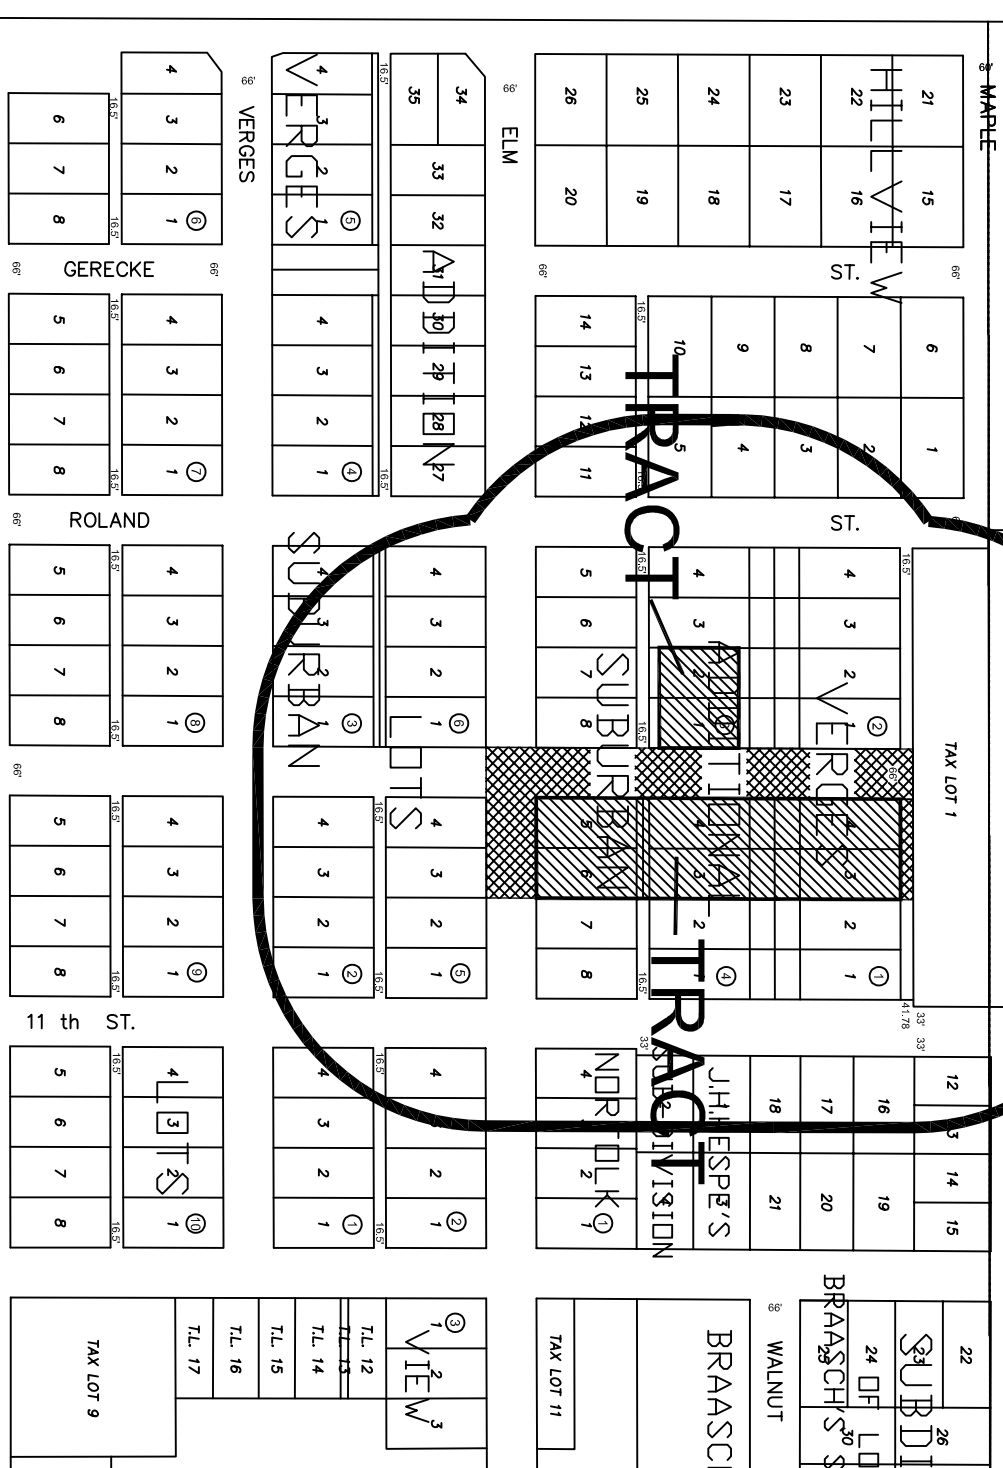

# 300' BOUNDARY

NOT TO SCALE  
S:\DEPT\ENG\DEAN\FIREPLOT\22SW241-112922.DWG